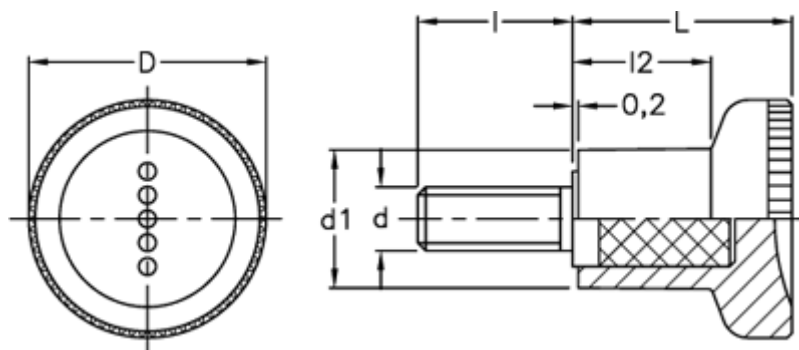

# Data Sheet

Article number: 23052433461

Description: E+G Knurled knob  
EKK.31-p M8x40-C1

## Measures

D	= 31
d1	= 18.5
d 6g	= M8
l	= 40
L	= 27.0
l2	= 17.0